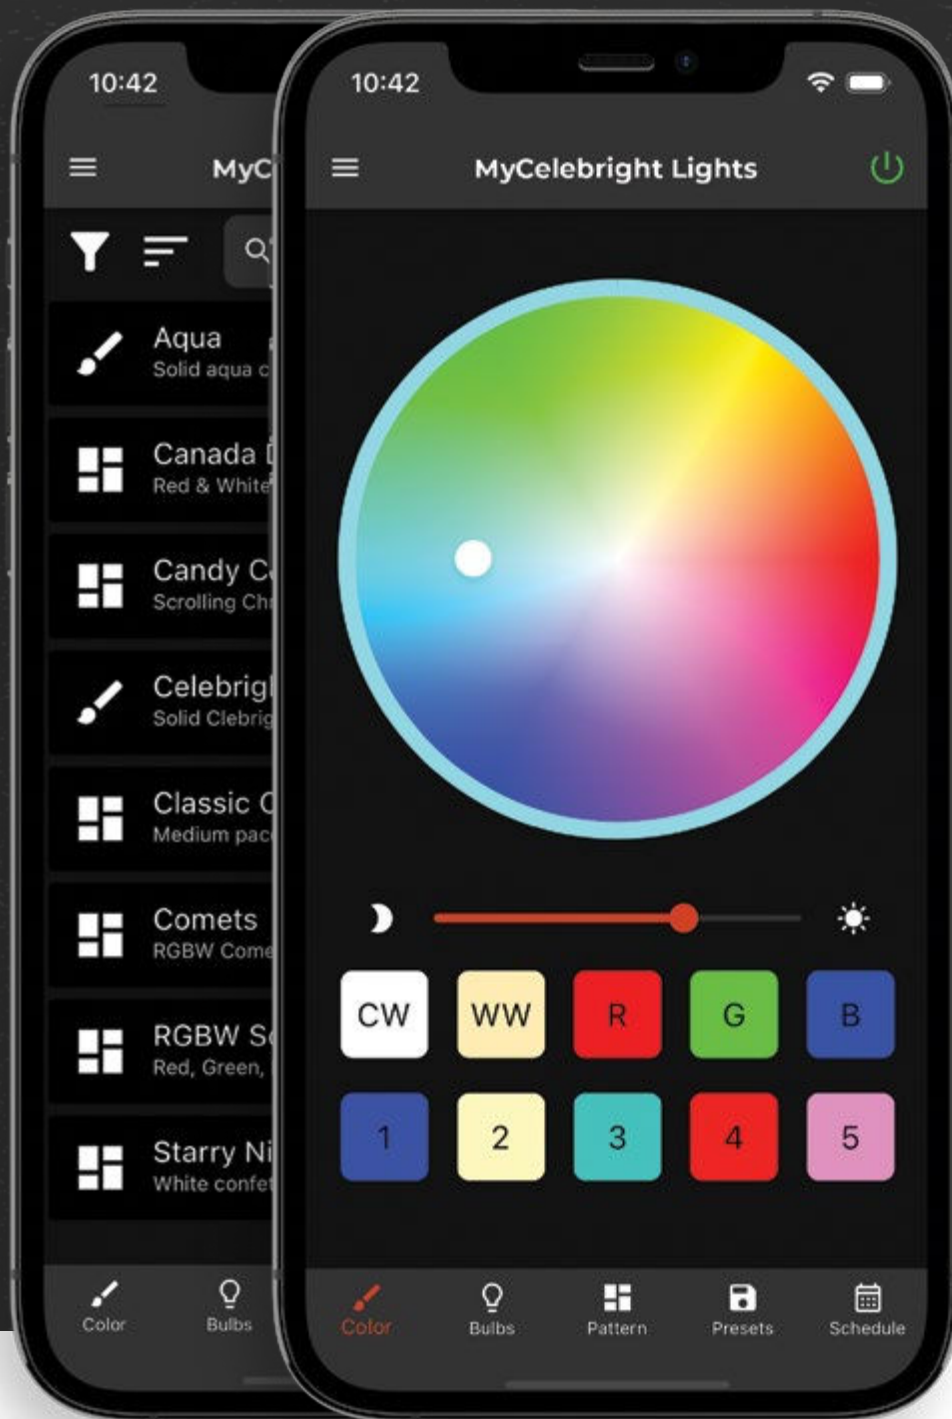

Adjust Brightness Control,
and other aspects, including density
and speed of transitions, allowing
access to a plethora of moving
patterns that creates the ultimate
effect for any occasion.

Cloud Connected,
Gives you the freedom to control
your lighting system from
anywhere in the world.

PERMANENT, SMART, FULLY CUSTOMIZABLE LED LIGHTS.

Celebright installs a 20mm Smart LED light into an aluminum track that is color-matched to your home's existing architecture. On most homes, the track slides under the fascia and hides beneath the roofline on the soffit.

BULBS: 171
LINEAR FT: 114
PRESET: RAINBOW + POT LIGHTS

ACTUAL PIXEL SIZE
20MM | .78"

PIXEL DESIGN:

Where engineering meets beauty.

Celebright is proud to offer a system that is designed with the planet in mind and offers features that stand out from the competition. Our custom bulbs are 20mm in size, and each pixel features one point of light, encased in a frosted shell, creating a soft diffused look that is virtually invisible by day. The Celebright system uses about the same amount of electricity as a 40w light bulb and uses RGBW LEDs with a dedicated white LED, offering warmer whites in an energy-efficient way.

TOTAL CONTROL MADE SIMPLE.

Patterns, scheduling, and individual control over each led are all easily achieved in our intuitive simple-to-use app. With cloud connectivity, you're able to access your system from anywhere via smart integration with Amazon Alexa and Hey Google.